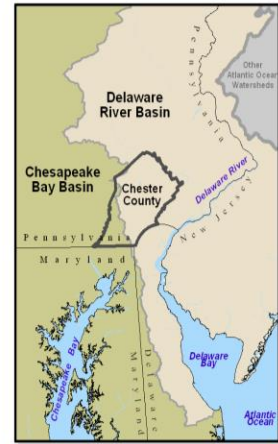

*Community not floodprone and will not receive FIRM Panels

**Community will be included in development of non-regulatory flood products later in the study.

LOWER SUSQUEHANNA WATERSHED

LOWER SCHUYLKILL WATERSHED

BRANDYWINE-CHRISTINA WATERSHED

LOWER DELAWARE WATERSHED

CHESTER-SASSAFRAS WATERSHED

— Municipal Boundary
 ~ Watershed Boundary

Chesapeake Bay Basin
 Delaware River Basin