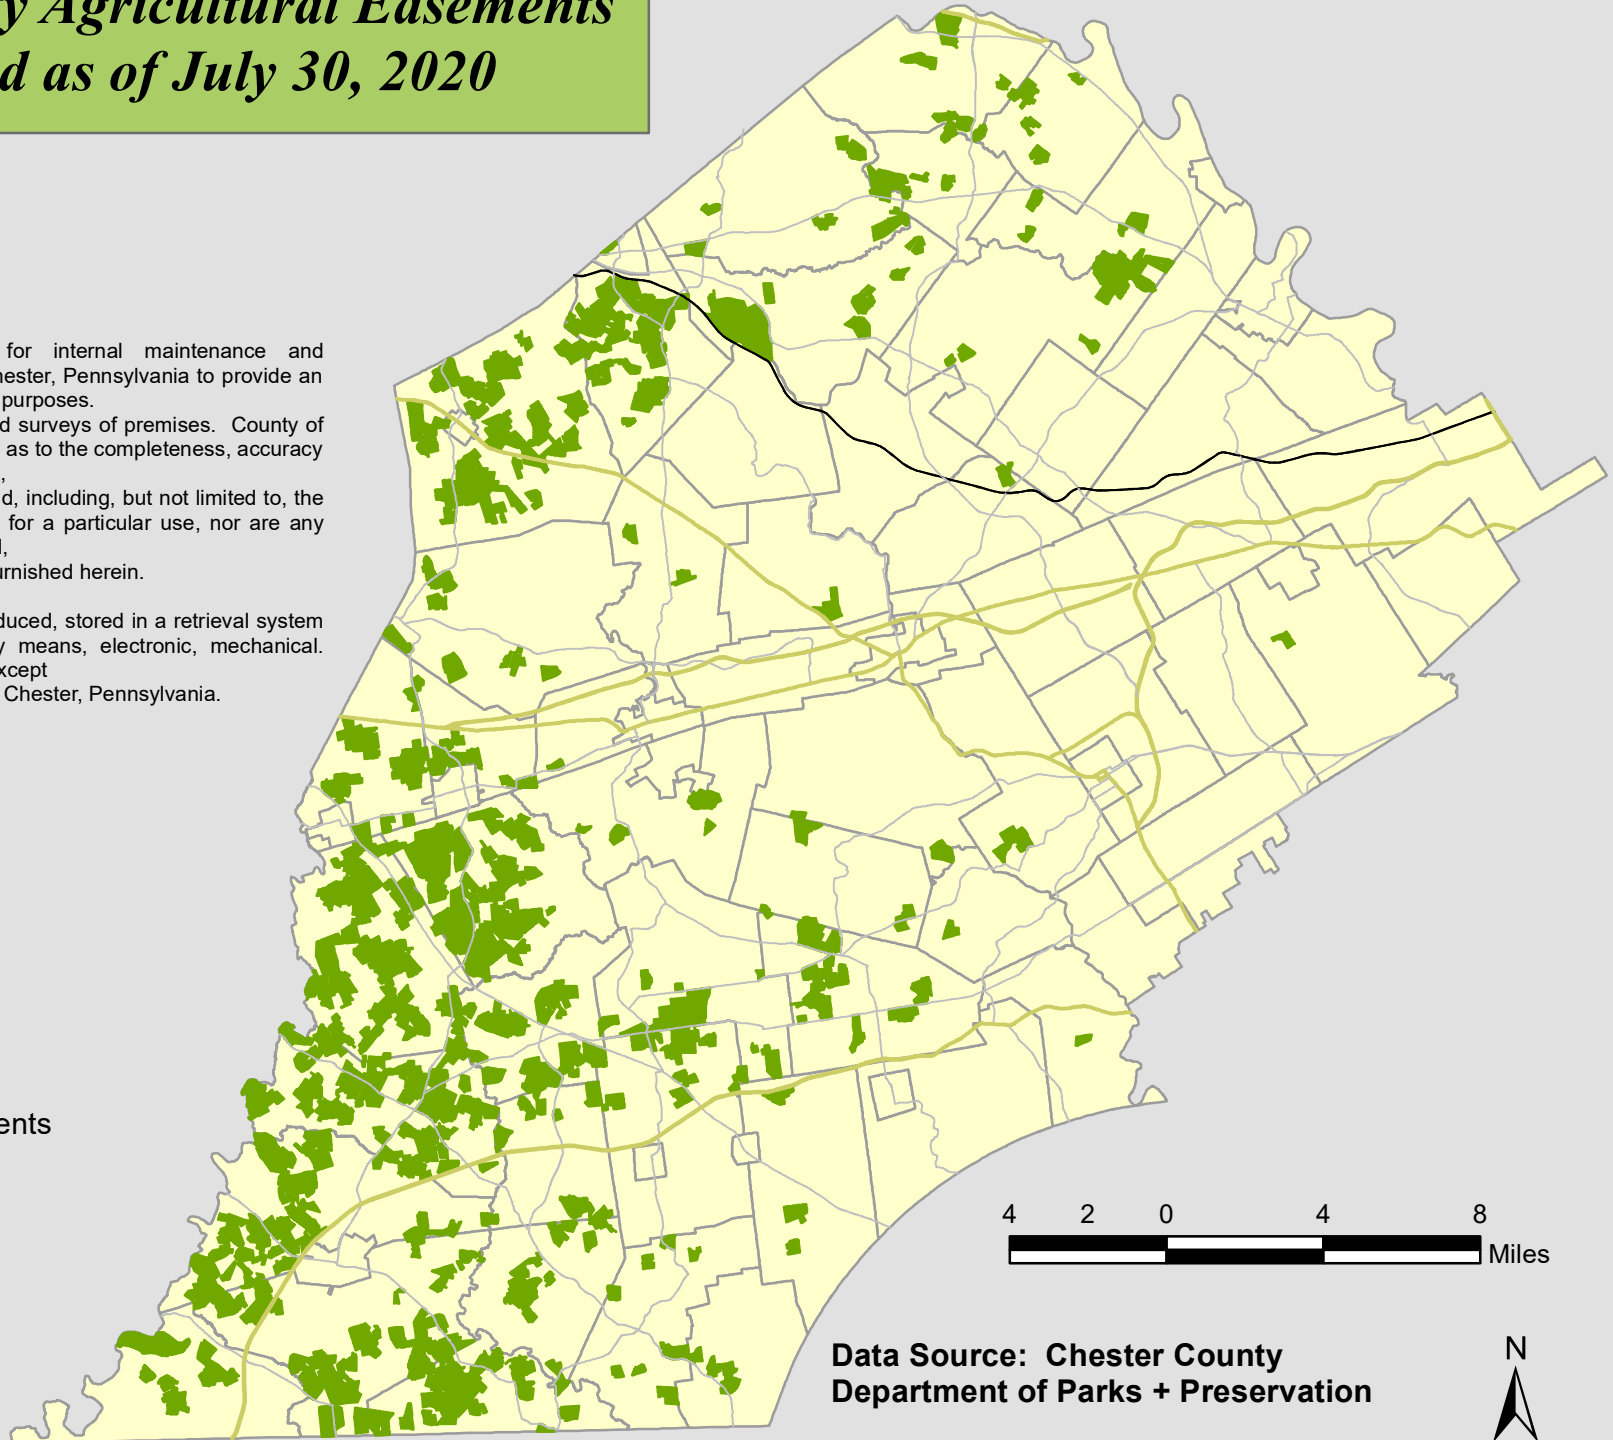

# *Chester County Agricultural Easements Completed as of July 30, 2020*

This map was digitally compiled for internal maintenance and developmental use by the County of Chester, Pennsylvania to provide an index to parcels and for other reference purposes. Parcel lines do not represent actual field surveys of premises. County of Chester, Pennsylvania makes no claims as to the completeness, accuracy or content of any data contained hereon, and makes no representation of any kind, including, but not limited to, the warranties of merchantability or fitness for a particular use, nor are any such warranties to be implied or inferred, with respect to the information or data furnished herein.

## Legend

-  Agricultural Easements
-  Major Roads
-  Municipalities

Data Source: Chester County  
Department of Parks + Preservation