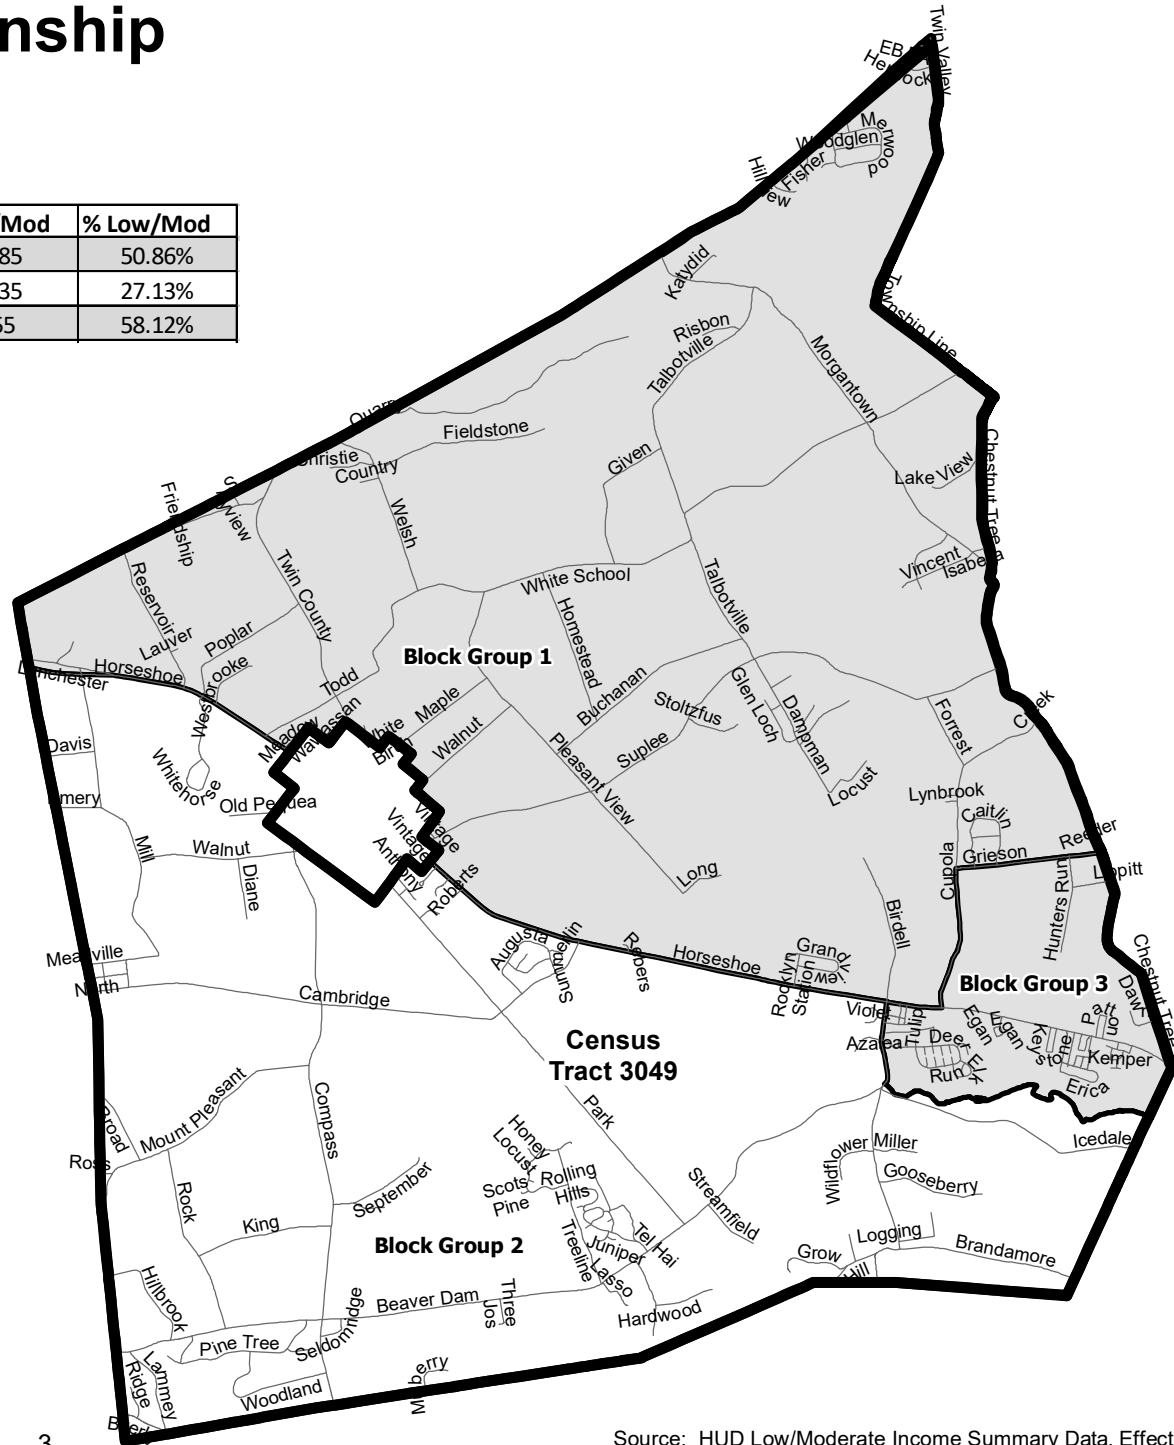

# Honey Brook Township

Census Tract	Block Group	# Persons	# Low/Mod	% Low/Mod
304900	1	2920	1485	50.86%
304900	2	3815	1035	27.13%
304900	3	955	555	58.12%

## Legend

-  Roads
-  Census Tract 2010
- Block Groups 2010**
- CDBG Eligibility**
-  Not Eligible
-  Eligible

Source: HUD Low/Moderate Income Summary Data, Effective April 1, 2019  
 (based on U.S. Census American Community Survey 5 Year Estimates, 2011-2015)