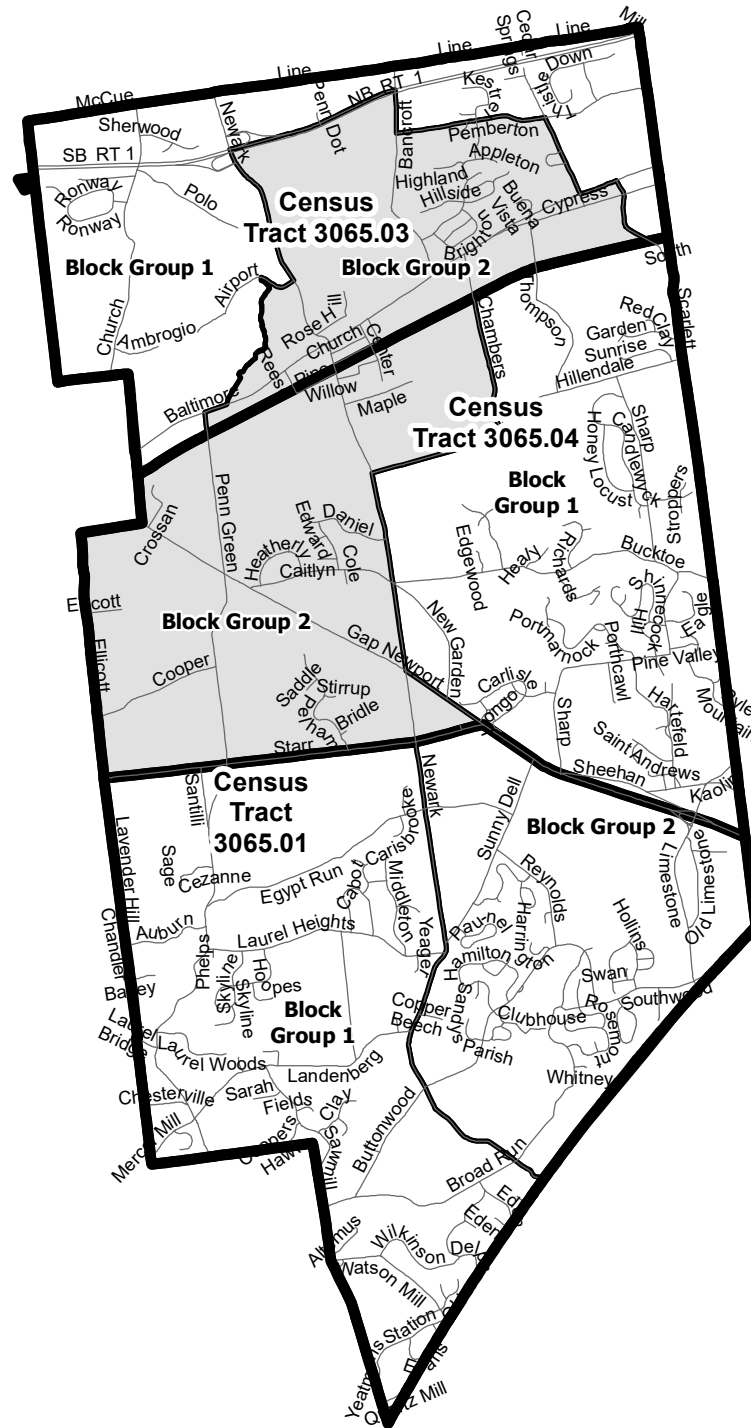

New Garden Township

Census Tract	Block Group	# Persons	# Low/Mod	% Low/Mod
306501	1	2425	420	17.32%
306501	2	1945	320	16.45%
306503	1	670	130	19.40%
306503	2	1895	815	43.01%
306504	1	2520	320	12.70%
306504	2	2395	1390	58.04%

Legend

-  Roads
-  Census Tract 2010
- Block Groups 2010**
- CDBG Eligibility**
-  Not Eligible
-  Eligible

Source: HUD Low/Moderate Income Summary Data, Effective April 1, 2019
(based on U.S. Census American Community Survey 5 Year Estimates, 2011-2015)