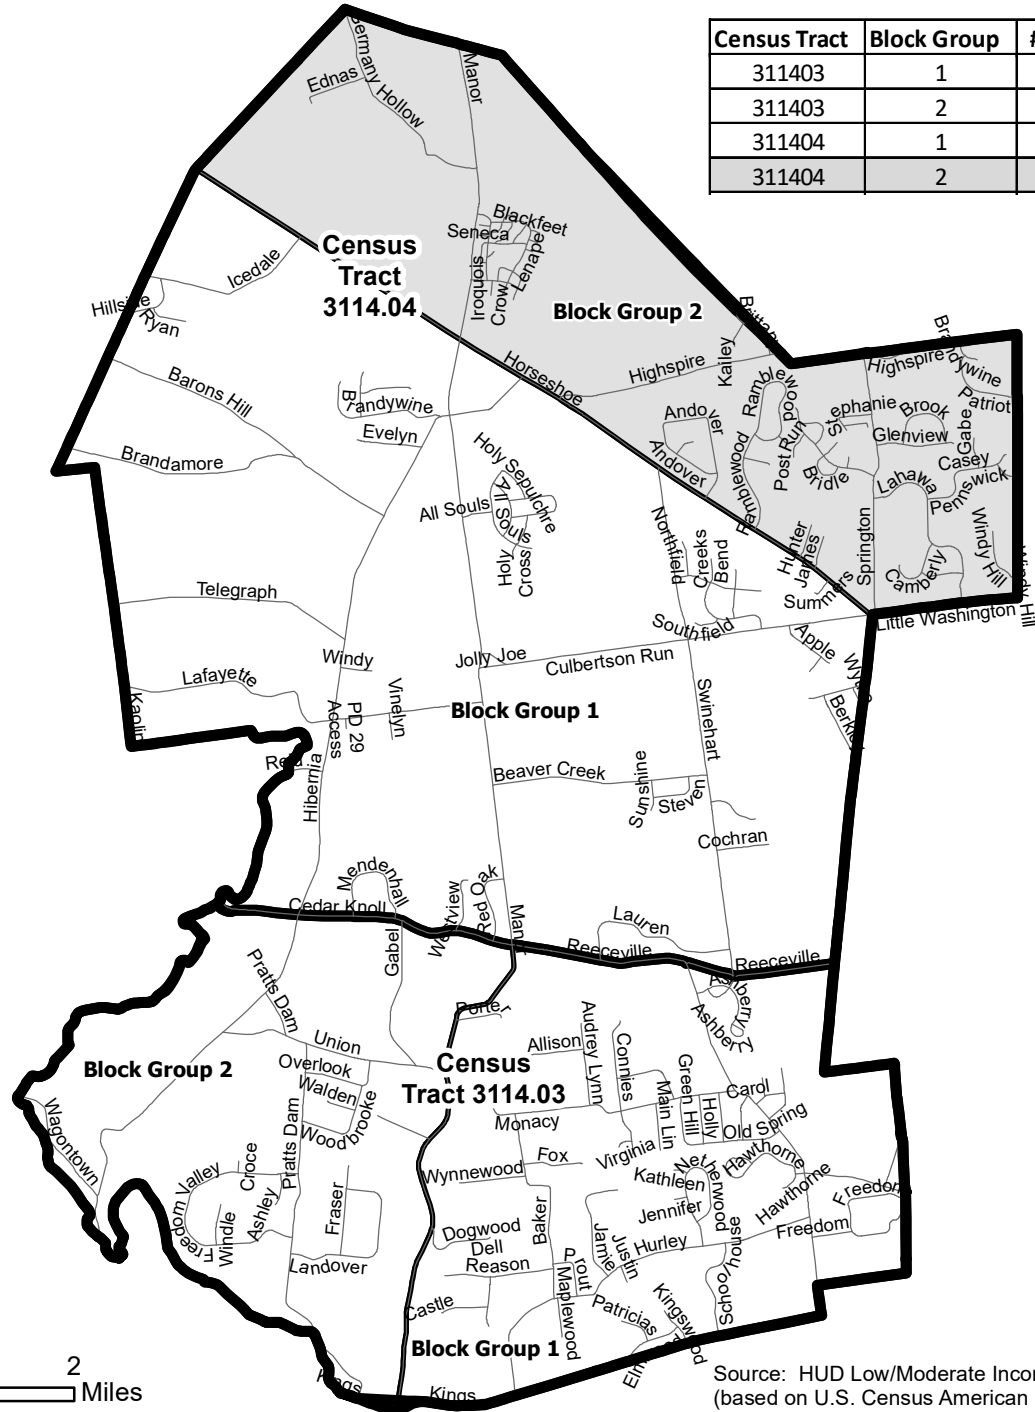

# West Brandywine Township

Census Tract	Block Group	# Persons	# Low/Mod	% Low/Mod
311403	1	2680	700	26.12%
311403	2	615	240	39.02%
311404	1	1505	440	29.24%
311404	2	2535	1165	45.96%

## Legend

- Roads
- Census Tract 2010
- Block Groups 2010**
- CDBG Eligibility**
- Not Eligible
- Eligible

Source: HUD Low/Moderate Income Summary Data, Effective April 1, 2019  
 (based on U.S. Census American Community Survey 5 Year Estimates, 2011-2015)