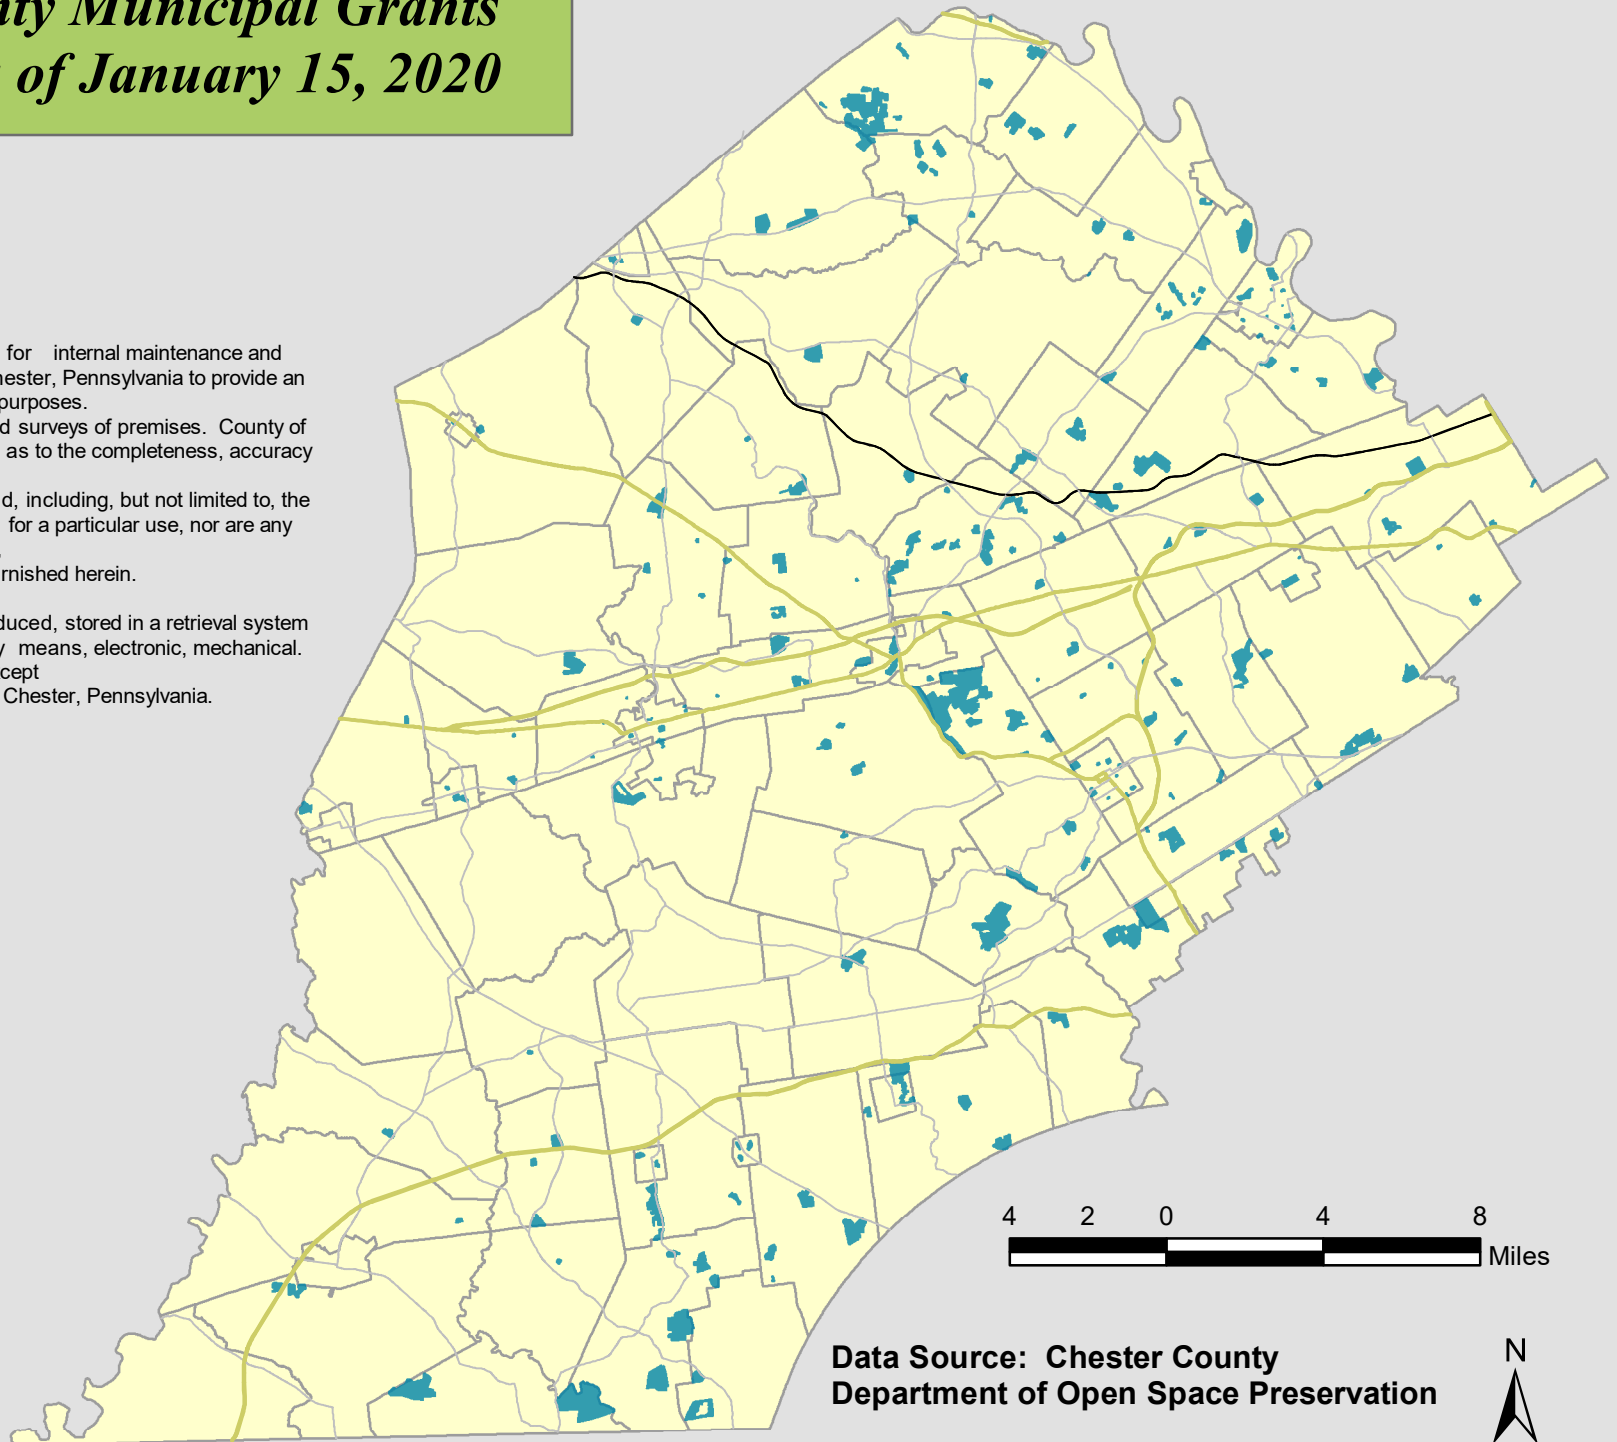

Chester County Municipal Grants Completed as of January 15, 2020

This map was digitally compiled for internal maintenance and developmental use by the County of Chester, Pennsylvania to provide an index to parcels and for other reference purposes. Parcel lines do not represent actual field surveys of premises. County of Chester, Pennsylvania makes no claims as to the completeness, accuracy or content of any data contained hereon, and makes no representation of any kind, including, but not limited to, the warranties of merchantability or fitness for a particular use, nor are any such warranties to be implied or inferred, with respect to the information or data furnished herein.

Legend

-  Municipal Grants
-  Major Roads
-  Municipalities

Data Source: Chester County
Department of Open Space Preservation