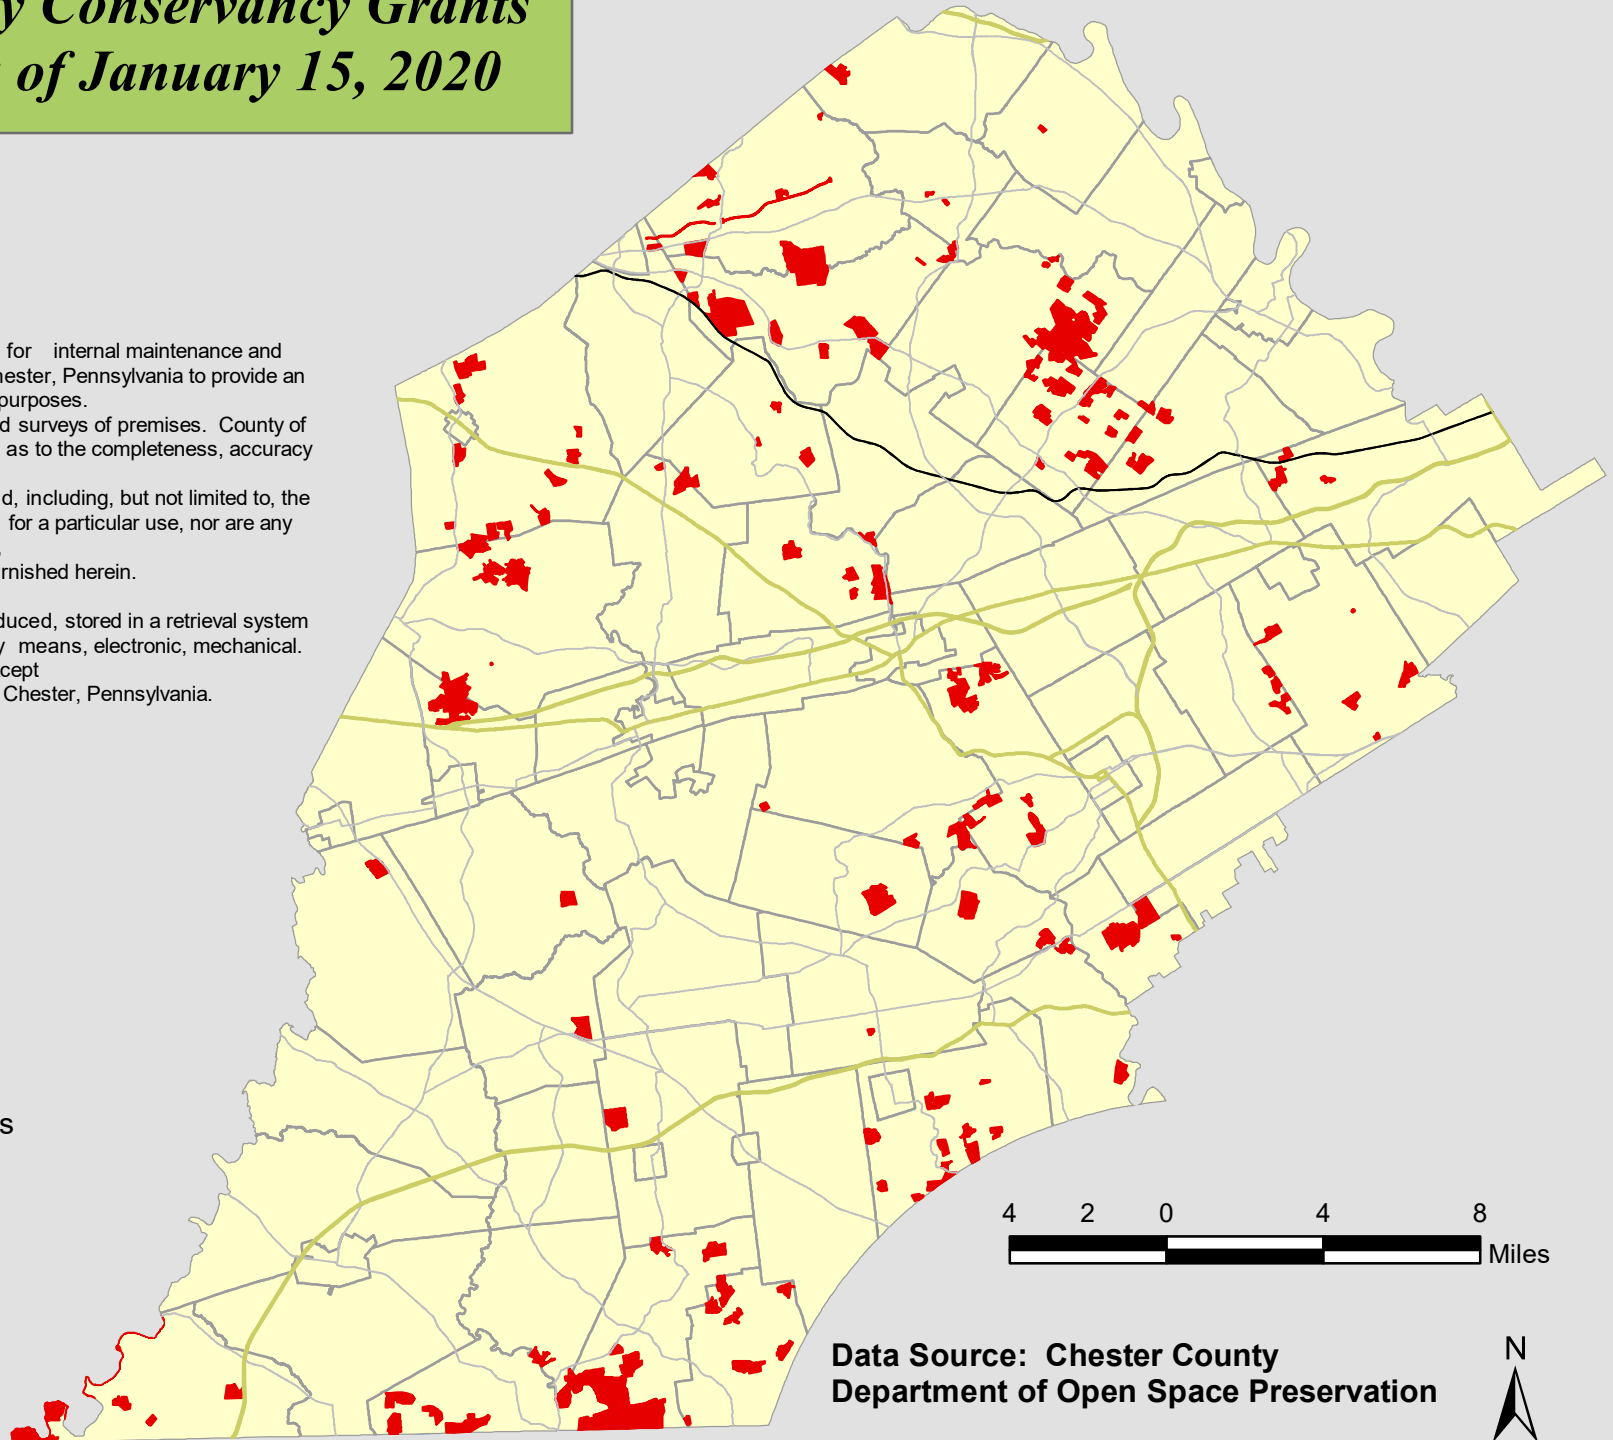

Chester County Conservancy Grants Completed as of January 15, 2020

This map was digitally compiled for internal maintenance and developmental use by the County of Chester, Pennsylvania to provide an index to parcels and for other reference purposes. Parcel lines do not represent actual field surveys of premises. County of Chester, Pennsylvania makes no claims as to the completeness, accuracy or content of any data contained hereon, and makes no representation of any kind, including, but not limited to, the warranties of merchantability or fitness for a particular use, nor are any such warranties to be implied or inferred, with respect to the information or data furnished herein.

Legend

-  Conservancy Grants
-  Major Roads
-  Municipalities

Data Source: Chester County
Department of Open Space Preservation