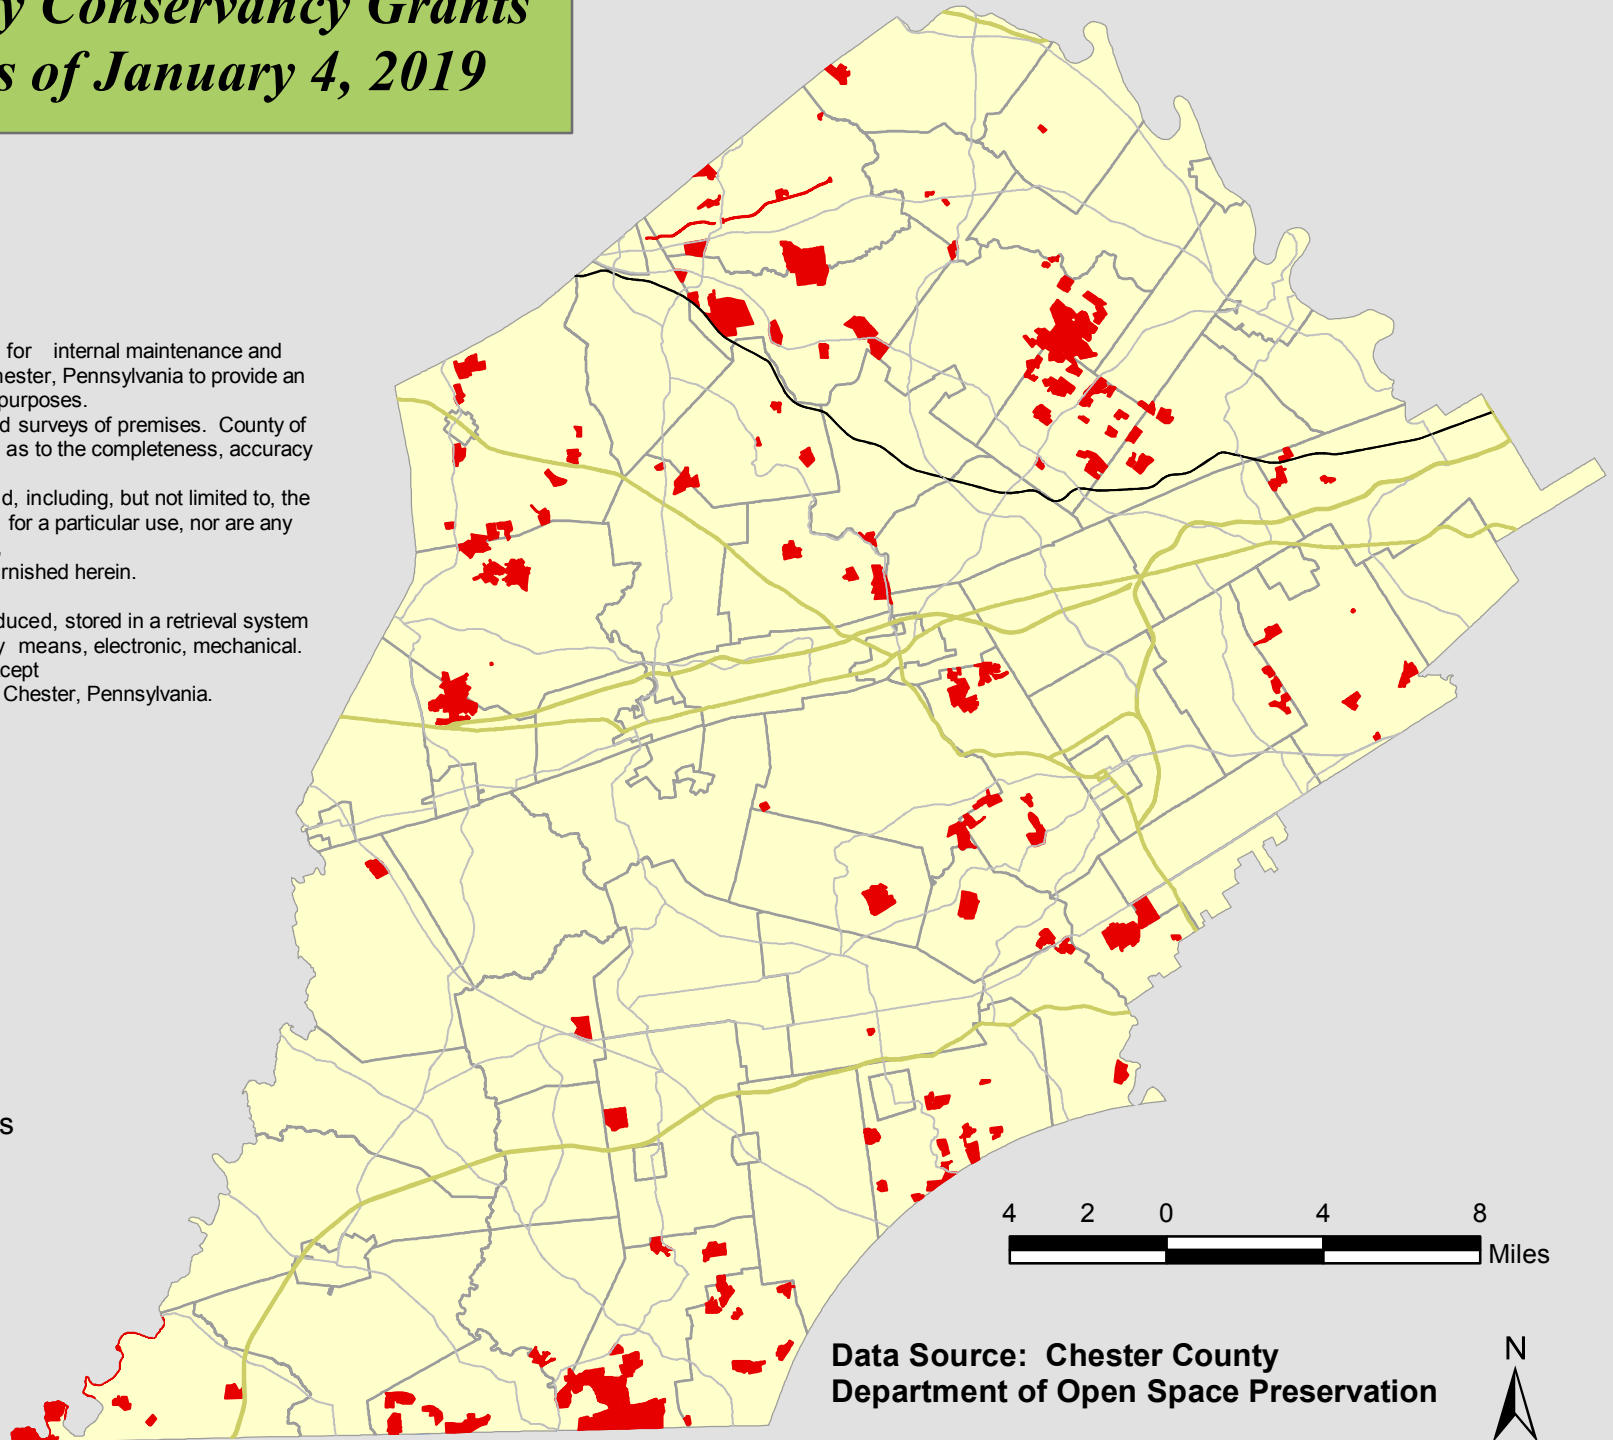

Chester County Conservancy Grants Completed as of January 4, 2019

This map was digitally compiled for internal maintenance and developmental use by the County of Chester, Pennsylvania to provide an index to parcels and for other reference purposes. Parcel lines do not represent actual field surveys of premises. County of Chester, Pennsylvania makes no claims as to the completeness, accuracy or content of any data contained hereon, and makes no representation of any kind, including, but not limited to, the warranties of merchantability or fitness for a particular use, nor are any such warranties to be implied or inferred, with respect to the information or data furnished herein.

Legend

-  Conservancy Grants
-  Major Roads
-  Municipalities

**Data Source: Chester County
Department of Open Space Preservation**